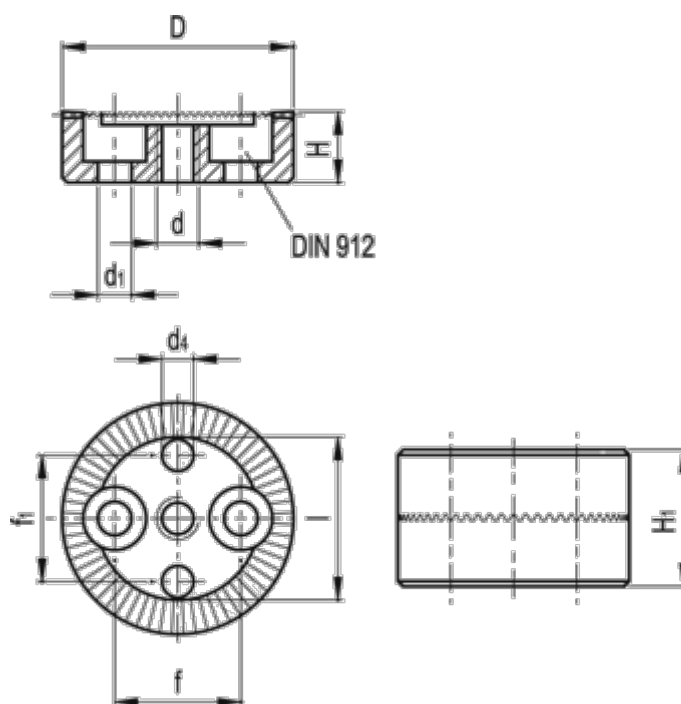

Data Sheet

Article number: 20654536

Description: E+G Serrated locking plate
GN 187.4-32-60-A-ST

Measures

D	= 32	l	= 23.5
d	= M6	Number of teeth	= 60
d1	= 5.3	Weight (g)	= 41
d4 H11	= 5		
f	= 18		
f1	= 18		
H +/-0.9	= 9.0		
H1	= 18		